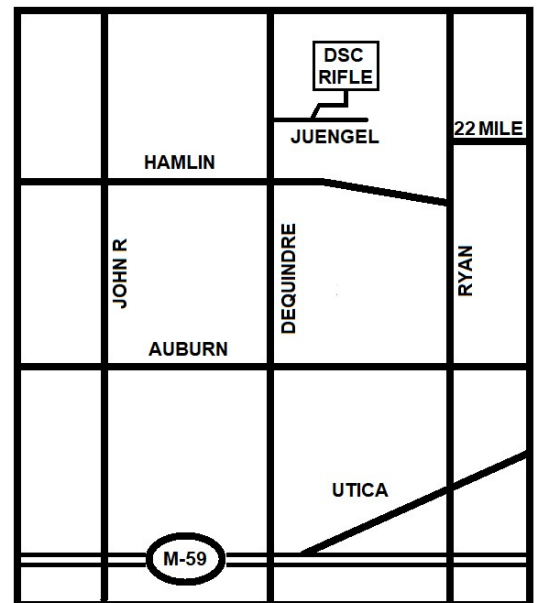

DEER SEASON SIGHT-IN

At The Detroit Sportsmen's Congress

Masks required to enter the range for the safety of everyone on the range. Masks may be removed while at your shooting bench.

**COVERED FIRING LINE,
TARGETS AT 50 TO 200 YARDS.**

Non-Member Range fee: \$20 CASH ONLY
(No \$100 Bills).

Come early to avoid last minute crowds. Range time may be limited during peak hours.

586-739-3500
dscweb.org/

49800 Dequindre, Shelby Twp, MI 48317