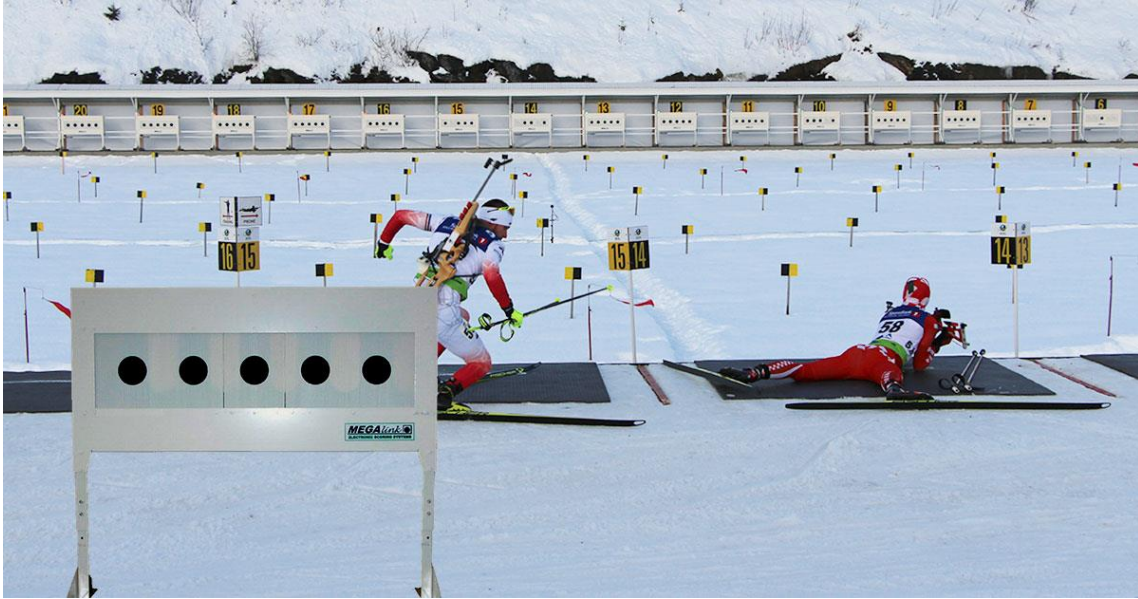

Biathlon Shoot

NO SKIING OR RUNNING REQUIRED

Sunday Jan. 10 at 10 a.m. to Noon, Rifle Range

Rimfire Shoot, this is not a run and gun shoot.

40-shot match, 20-shots bench (arm support only) & 20-shots standing

Target is the official biathlon prone (45mm) & standing (115mm) target 50m sizes.

Two five bull targets with 4-shots per bull per match

Bulls with excessive hits per bull are scored as misses.

Fees: Adult \$10, Junior \$5; Money Pot \$5

Juniors can shoot all from the bench

Any rimfire .22 or .17 rifle, any sights, no slings or shooting gloves

Open to the public

RIFLE

Sponsored by the DSC Rifle Committee

**SMALLBORE • HIGH POWER
SPORTING • SILHOUETTE**