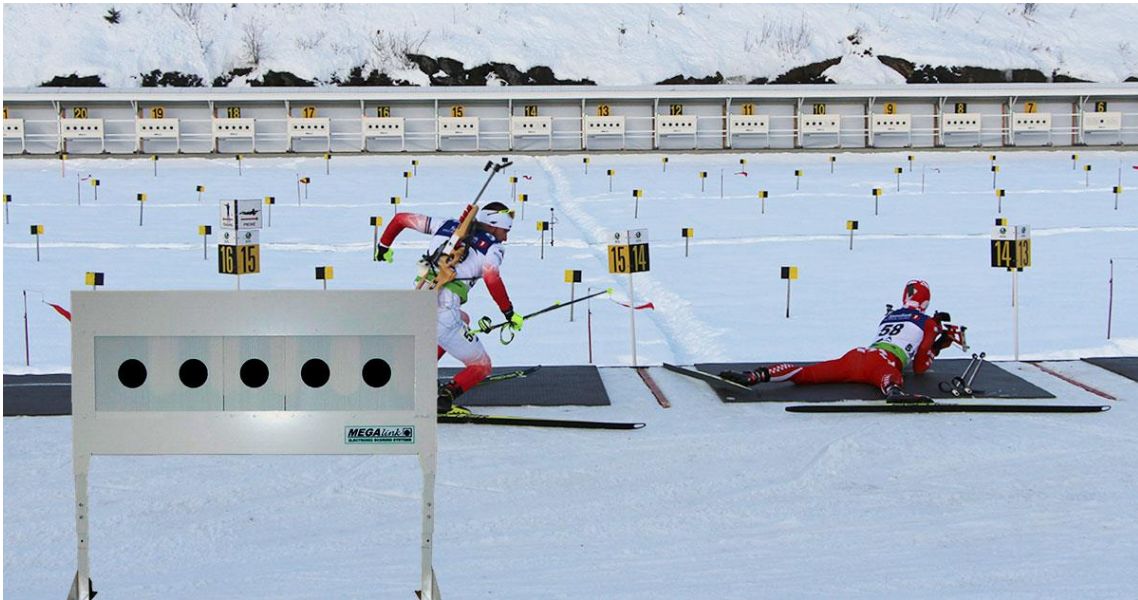

Biathlon Shoot

NO SKIING OR RUNNING REQUIRED

Sunday, Jan. 8, 2023 from 10 a.m. to Noon, Rifle Range

Rimfire Shoot, this is not a run and gun shoot.

40-shot match, 20-shots bench (arm support only) & 20-shots standing

Target is the official biathlon prone (45mm) & standing (115mm) target 50m sizes.

Two 5-bull targets with 4-shots per bull per match

Bulls with excessive hits per bull are scored as misses.

Fees: Adult \$10, Junior \$5; Money Pot \$5

Juniors can shoot all from the bench

Any rimfire .22 or .17 rifle, any sights, no slings or shooting gloves

Open to the public

RIFLE

Sponsored by the DSC Rifle Committee

**SMALLBORE • HIGH POWER
SPORTING • SILHOUETTE**